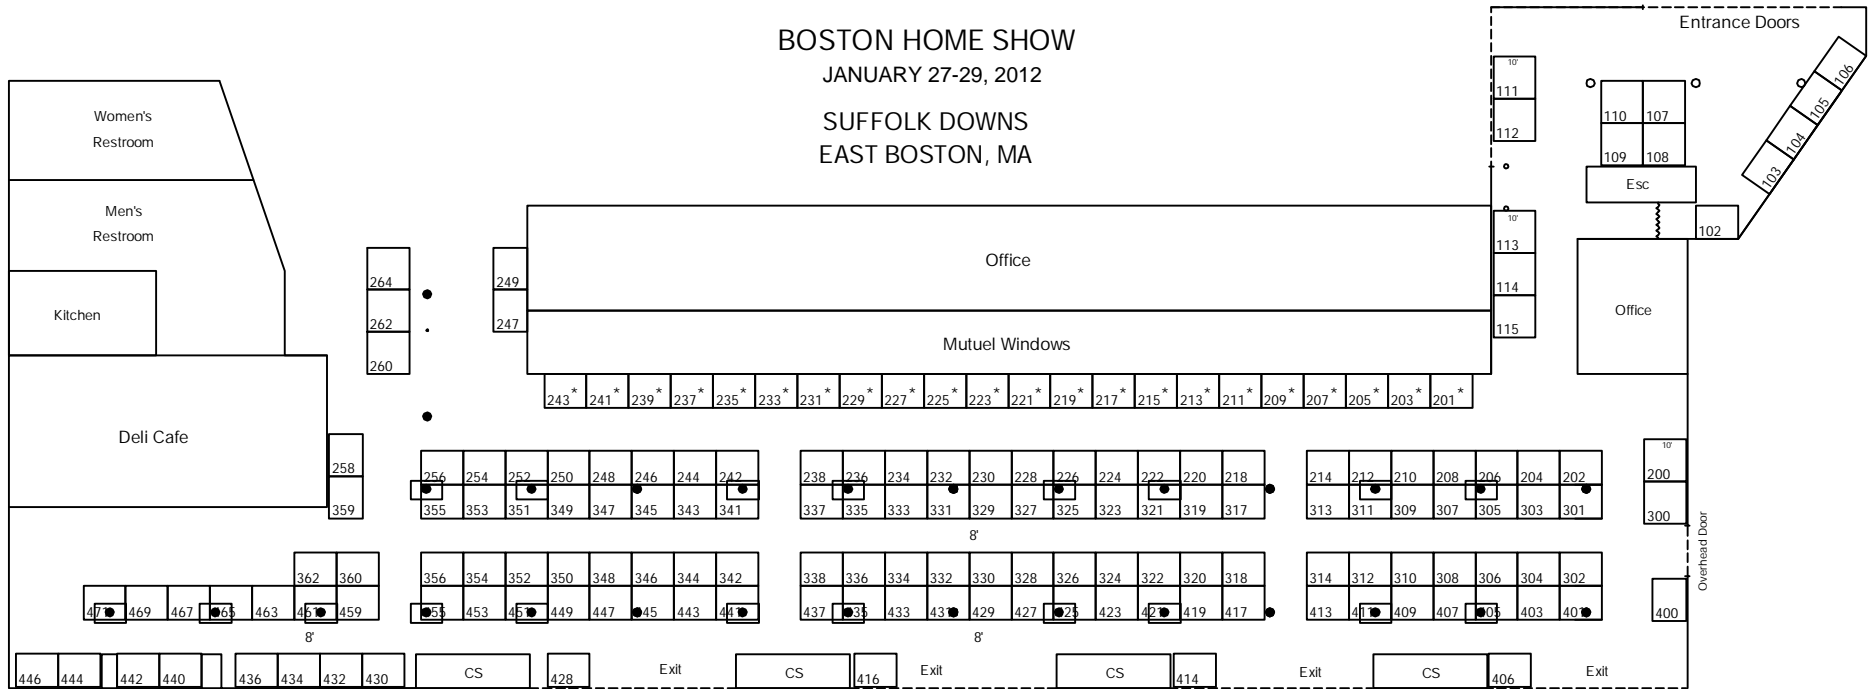

BOSTON HOME SHOW

JANUARY 27-29, 2012

SUFFOLK DOWNS
EAST BOSTON, MA

* INDICATES 7' 6" CEILING HEIGHT

* INDICATES 7' 6" CEILING HEIGHT

Mezzanine