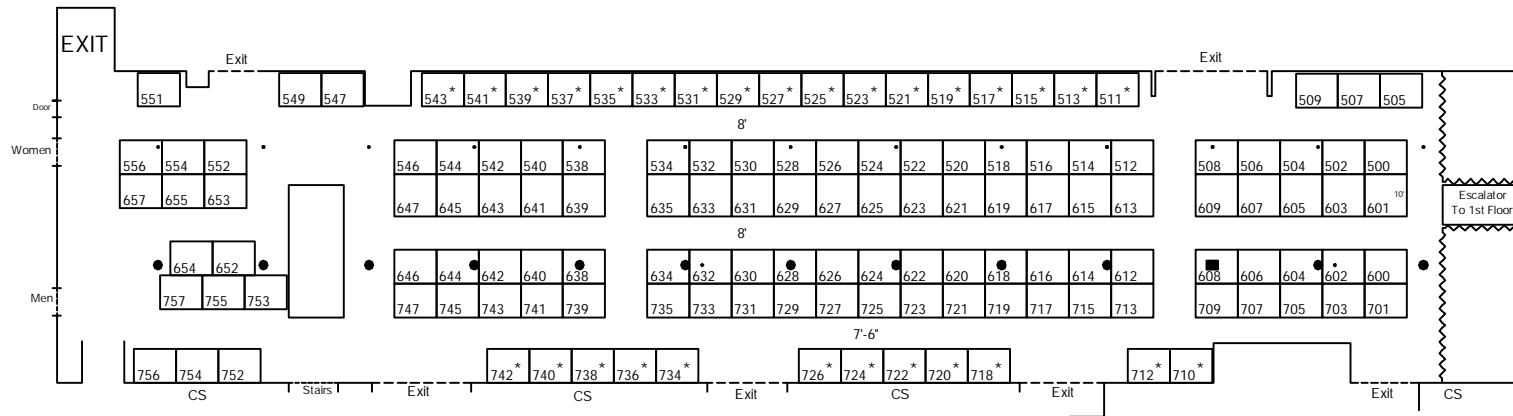

BOSTON HOME SHOW

JANUARY 27-29, 2012

SUFFOLK DOWNS
EAST BOSTON, MA

* INDICATES 7' 6" CEILING HEIGHT

* INDICATES 7' 6" CEILING HEIGHT

Mezzanine